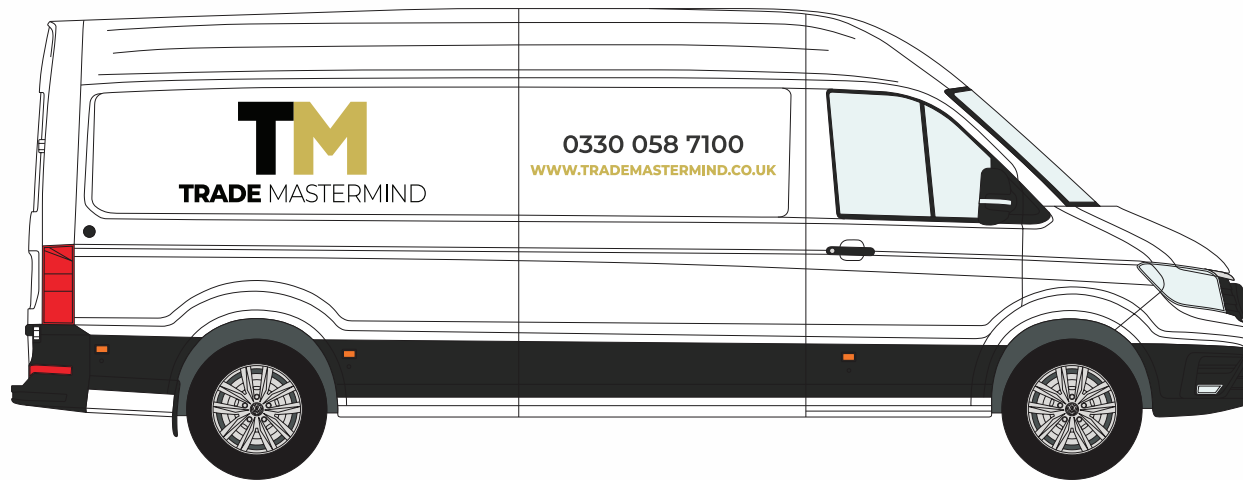

LONG WHEEL BASE