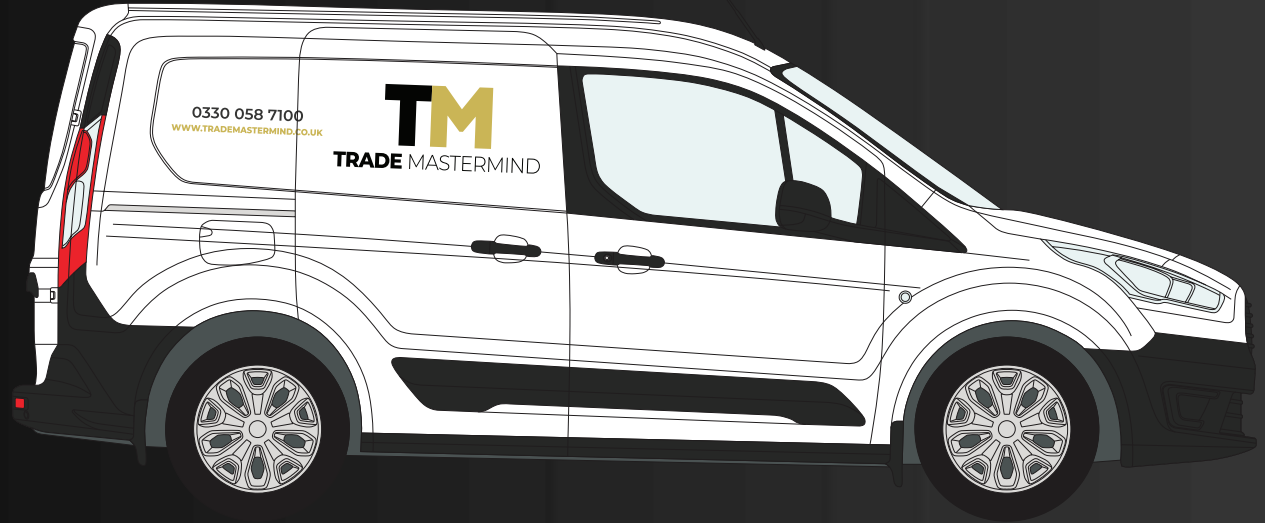

SIGN WRITING £500

BACK, SIDES & BONNET