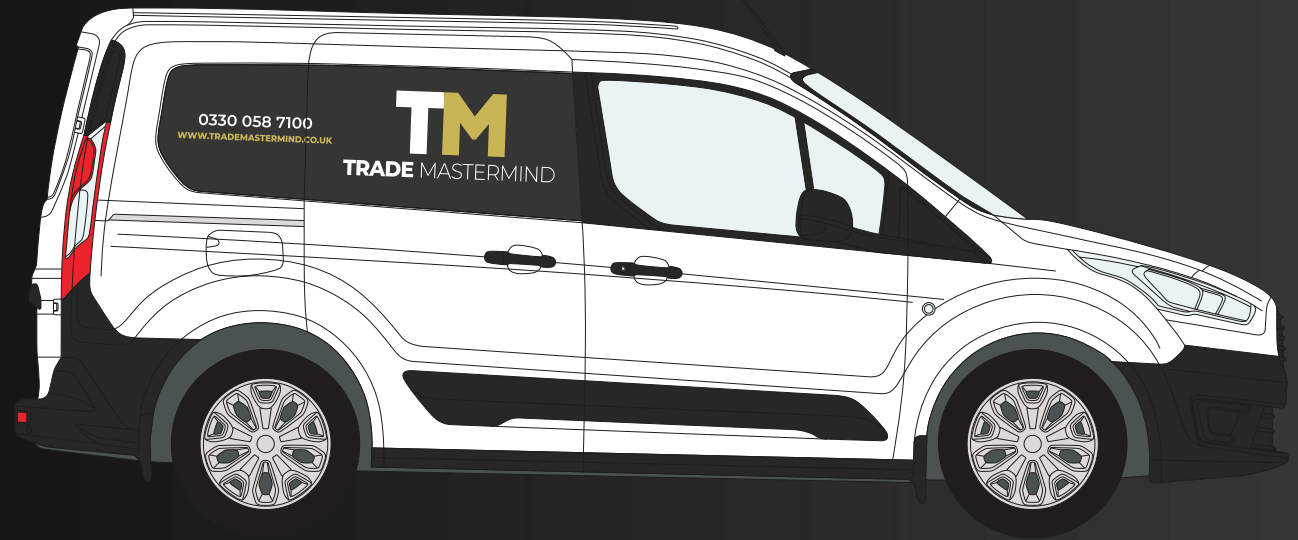

FLOOD FILL WINDOWS: £600

COVER WINDOW PANELS (Back & SIDES)
SIGN WRITING ON BONNET INCLUDED